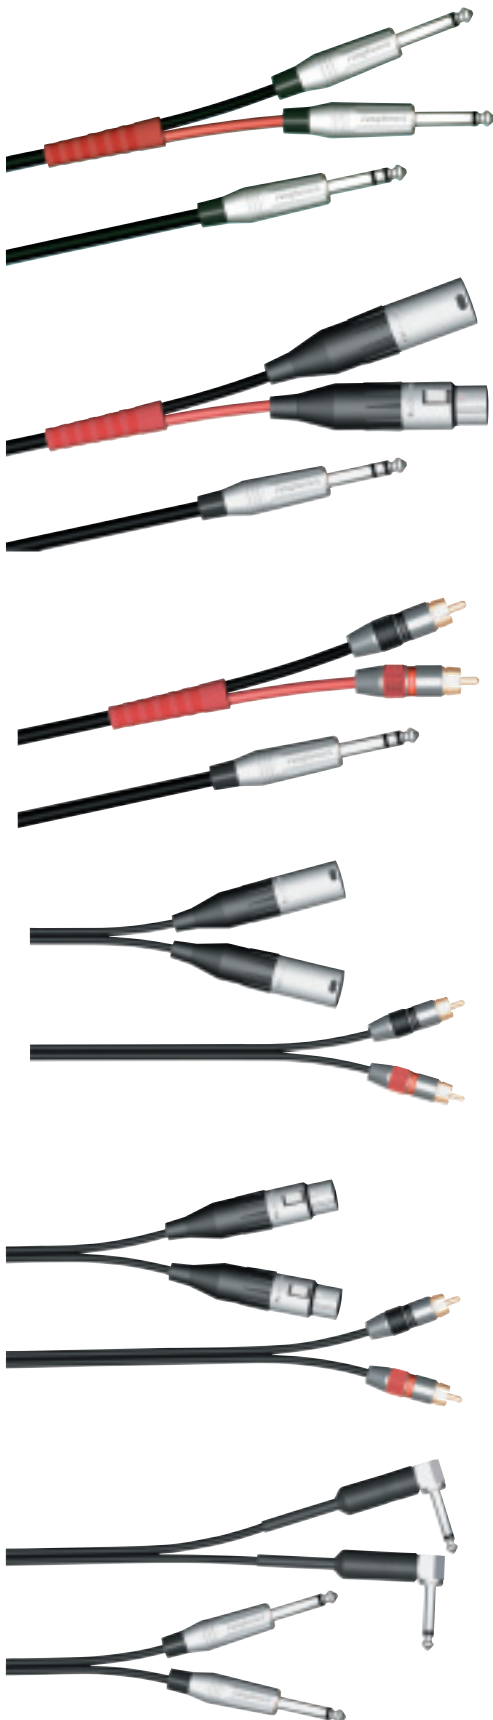

CABLE MICRO/MIC CABLE

REF. 113

REF. 109

REF. 112

REF. 110

REF. 111

INSERT: JACK ST 1/4 - 2 X JACK M 1/4

- 60 Cm REF: PT2009
- 80 Cm REF: PT284
- 1 Mts REF: PT285
- 2 Mts REF: PT2708

DESCRIPCIÓN:

- AMPHENOL JACK STANDARD ST REF: 9902
- AMPHENOL JACK STANDARD MO REF: 9901

\*Otras configuraciones disponibles.

INSERT: JACK ST 1/4 - XLR-3-M/XLR-3-F

- 60 Cm REF: PT288
- 80 Cm REF: PT289
- 1 Mts REF: PT290
- 2 Mts REF: PT291

DESCRIPCIÓN:

- AMPHENOL JACK STANDARD ST REF: 9902
- AMPHENOL XLR-3 MACHO REF: 10103
- AMPHENOL XLR-3 HEMBRA REF: 10104

\*Otras configuraciones disponibles.

INSERT: JACK ST 1/4 - 2 X RCA

- 60 Cm REF: PT296
- 80 Cm REF: PT297
- 1 Mts REF: PT299
- 2 Mts REF: PT301