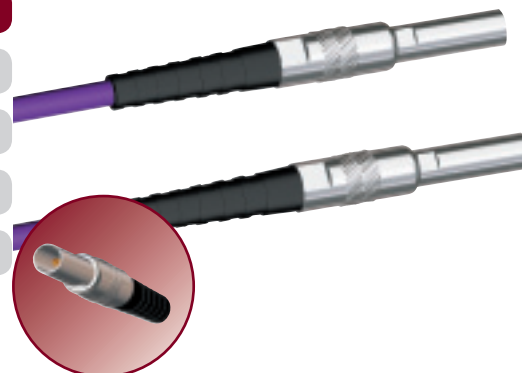

DESCRIPCIÓN:

- DVP PLUG M REF:1661

* Otras configuraciones disponibles.