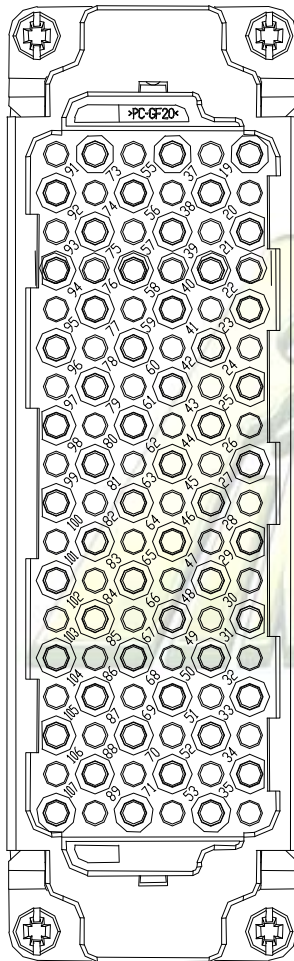

# Wiring Diagram

# Connectors Harting (Joined Grounds)

108 Pins. Up to 40 Sends 10 Returns.

|    |    |    |    |    |    |
|----|----|----|----|----|----|
| -  | +  | -  | +  | -  | +  |
| 37 | 37 | 19 | 19 | 1  | 1  |
| 38 | 38 | 20 | 20 | 2  | 2  |
| 39 | 39 | 21 | 21 | 3  | 3  |
| 40 | 40 | 22 | 22 | 4  | 4  |
|    |    | 23 | 23 | 5  | 5  |
|    |    | 24 | 24 | 6  | 6  |
| G  | G  | 25 | 25 | 7  | 7  |
| G  | G  | 26 | 26 | 8  | 8  |
| L1 | L1 | 27 | 27 | 9  | 9  |
| R1 | R1 | 28 | 28 | 10 | 10 |
| L2 | L2 | 29 | 29 | 11 | 11 |
| R2 | R2 | 30 | 30 | 12 | 12 |
| L3 | L3 | 31 | 31 | 13 | 13 |
| R3 | R3 | 32 | 32 | 14 | 14 |
| L4 | L4 | 33 | 33 | 15 | 15 |
| R4 | R4 | 34 | 34 | 16 | 16 |
| L5 | L5 | 35 | 35 | 17 | 17 |
| R5 | R5 | 36 | 36 | 18 | 18 |