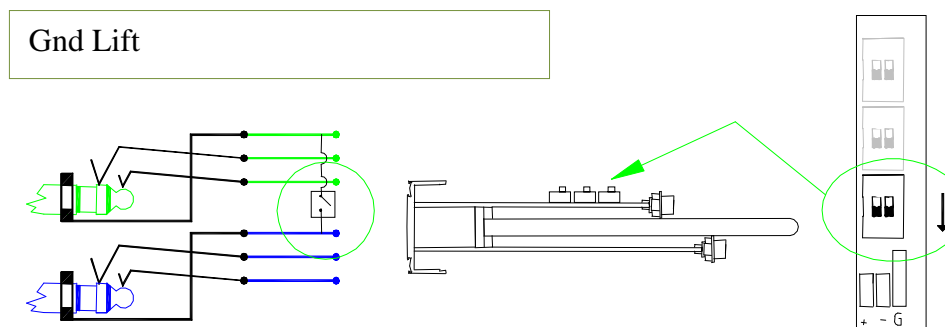

Wiring Diagram

Audio Panels Bantam D25 DIP NB

Wiring Diagram

Audio Panels Bantam D25 DIP NB

Page. 2

DATE: 27-04-11 ED.1

Sub-D-25 Configuration

Rear View: Sub-D-25 Female

Sub-D-25 Male (Welds view)