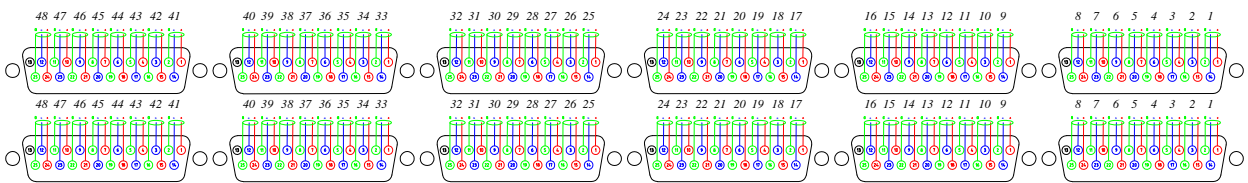

Wiring Diagram

Audio Panels Bantam D25 DIP NB

Wiring Diagram

Audio Panels Bantam D25 DIP NB

Page. 2

DATE: 27-04-11 ED.1

Sub-D-25 Configuration

Rear View: Sub-D-25 Female

Sub-D-25 Male (Welds view)