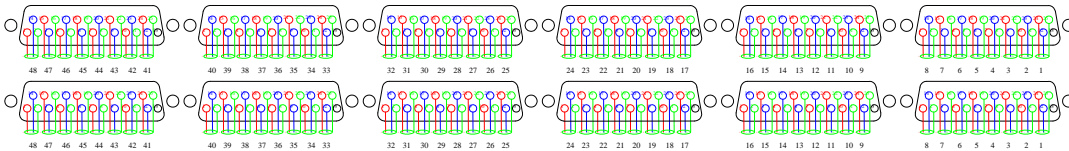

Wiring Diagram

Audio Panels Bantam D25 N

Configuration: Normal

Normal

Sub-D-25 Configuration

Rear View: Sub-D-25 Female

Sub-D-25 Male (Welds)